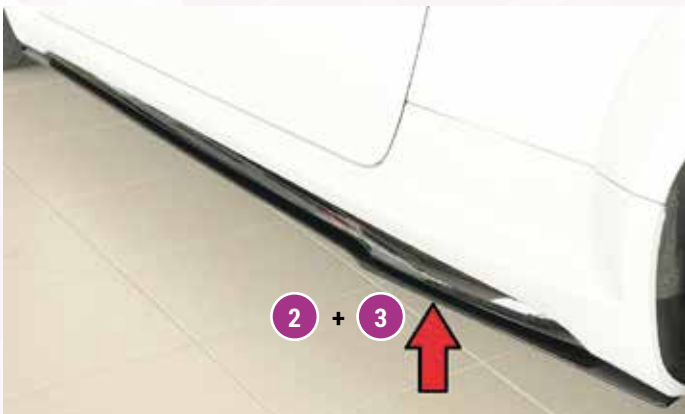

Orig. Audi Rims
 VA: 9x20 ET52 with 255/30-20
 HA: 9x20 ET52 with 255/30-20
 + 10mm Spacer

RIEGER FOR AUDI TT (8S) S-LINE / TTS / TT-RS, FROM FACELIFT

Note: Section-painting only for clarification of the product